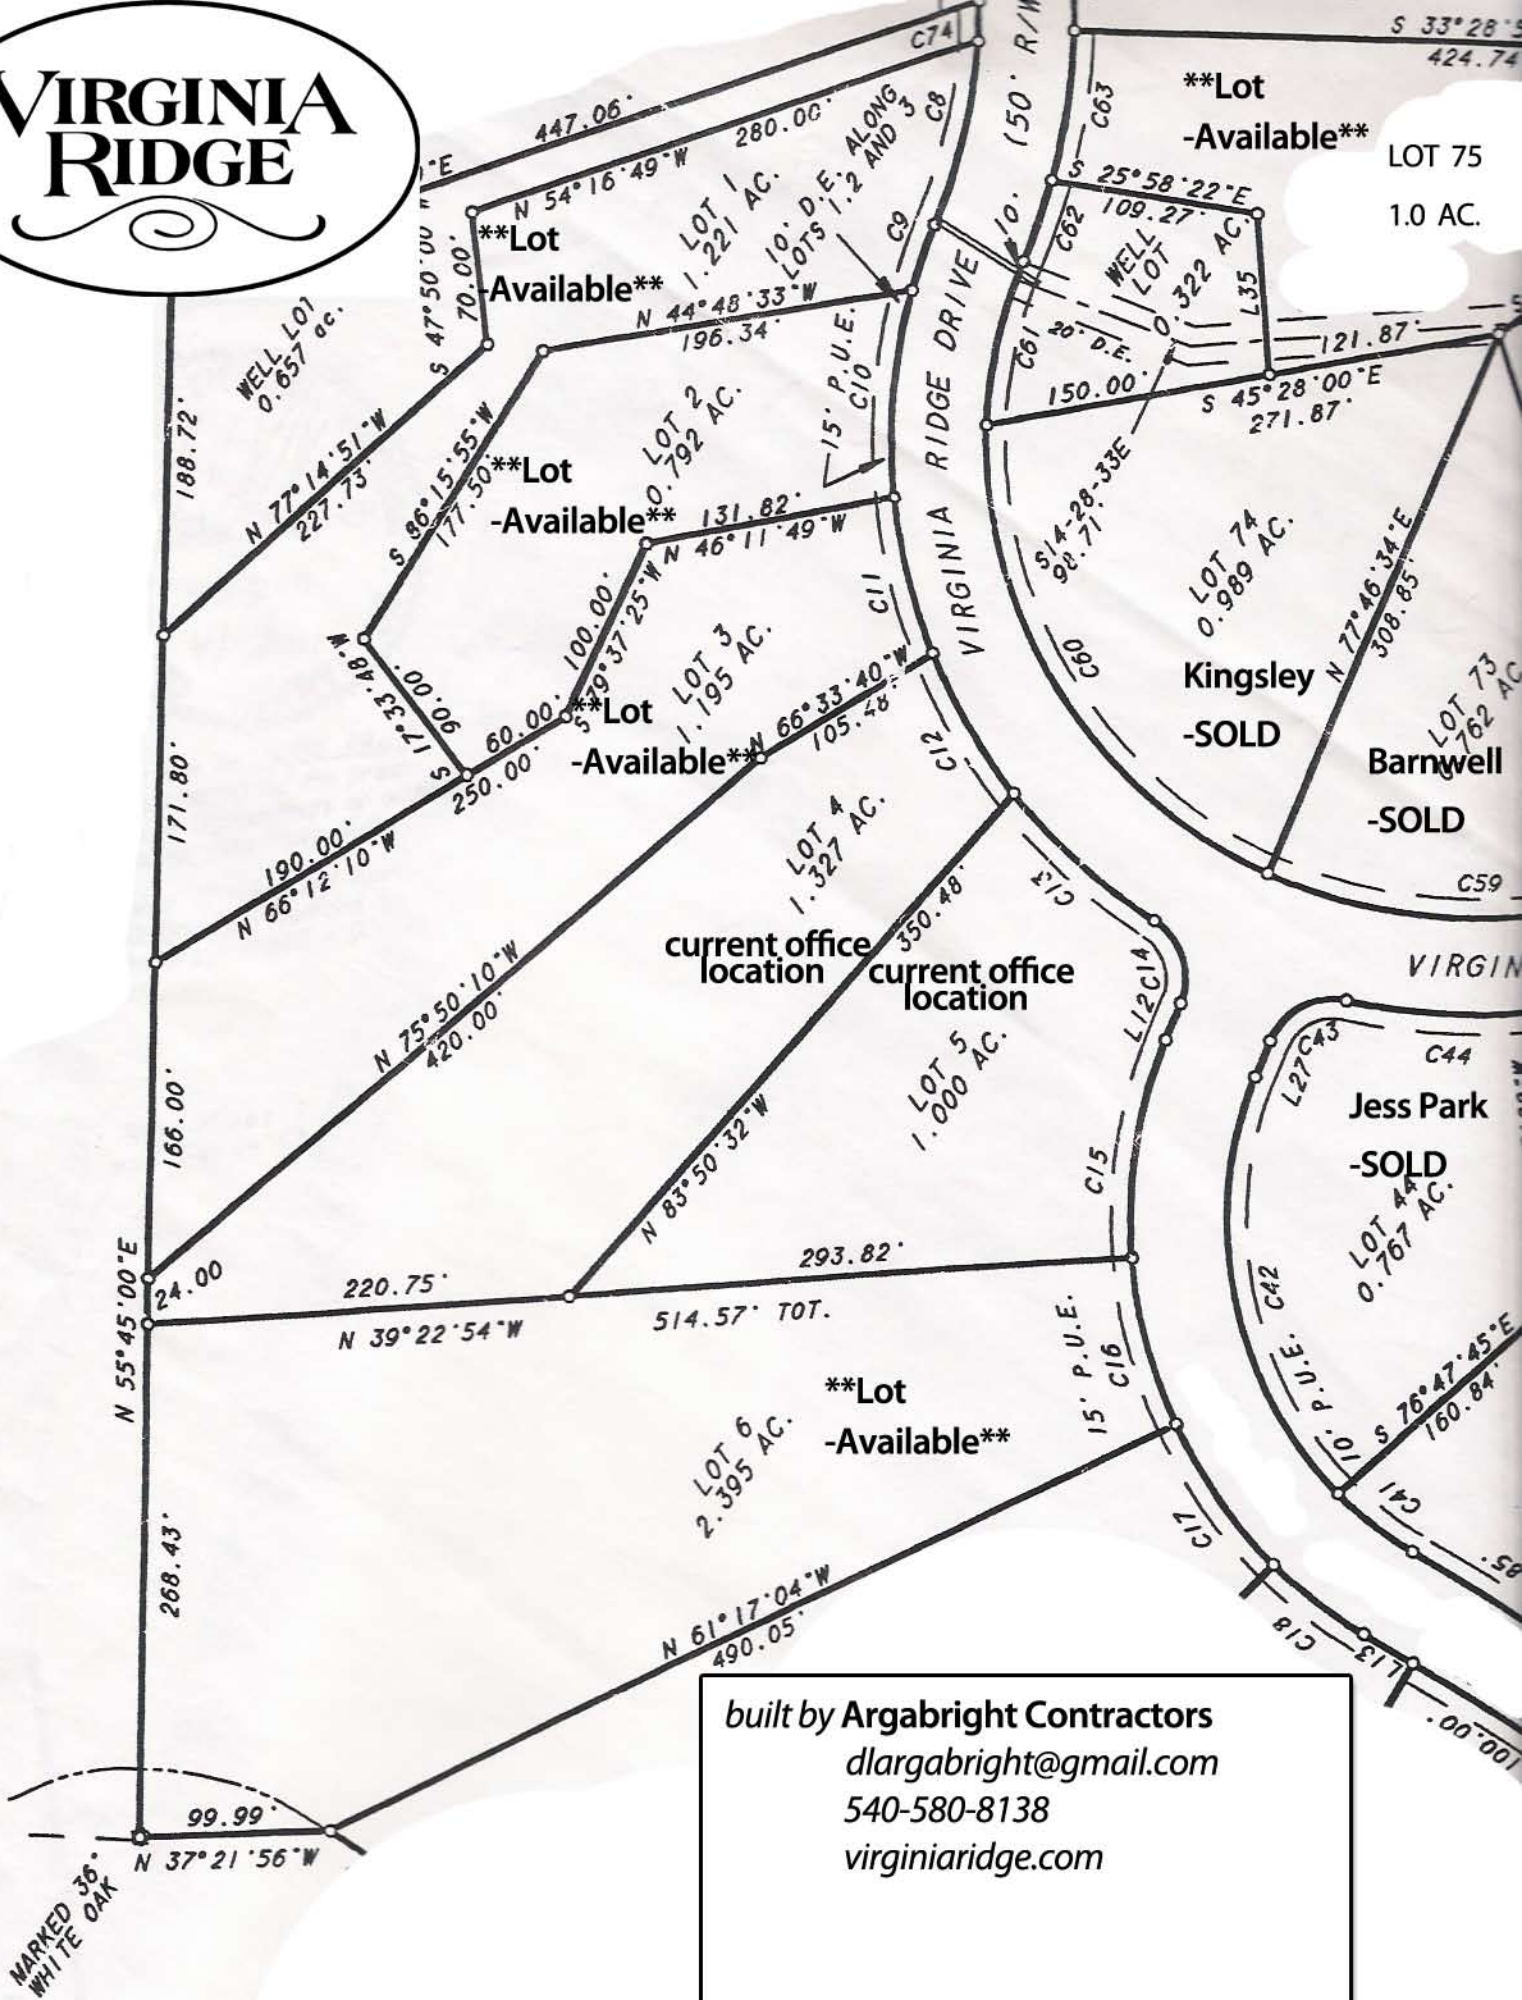

VIRGINIA RIDGE

****Lot Available****

****Lot Available****

****Lot Available****

****Lot Available****

****Lot Available****

current office location

current office location

Kingsley -SOLD

Barnwell -SOLD

Jess Park -SOLD

built by Argabright Contractors
 dlargabright@gmail.com
 540-580-8138
 virginiaridge.com

MARKED 36° WHITE OAK