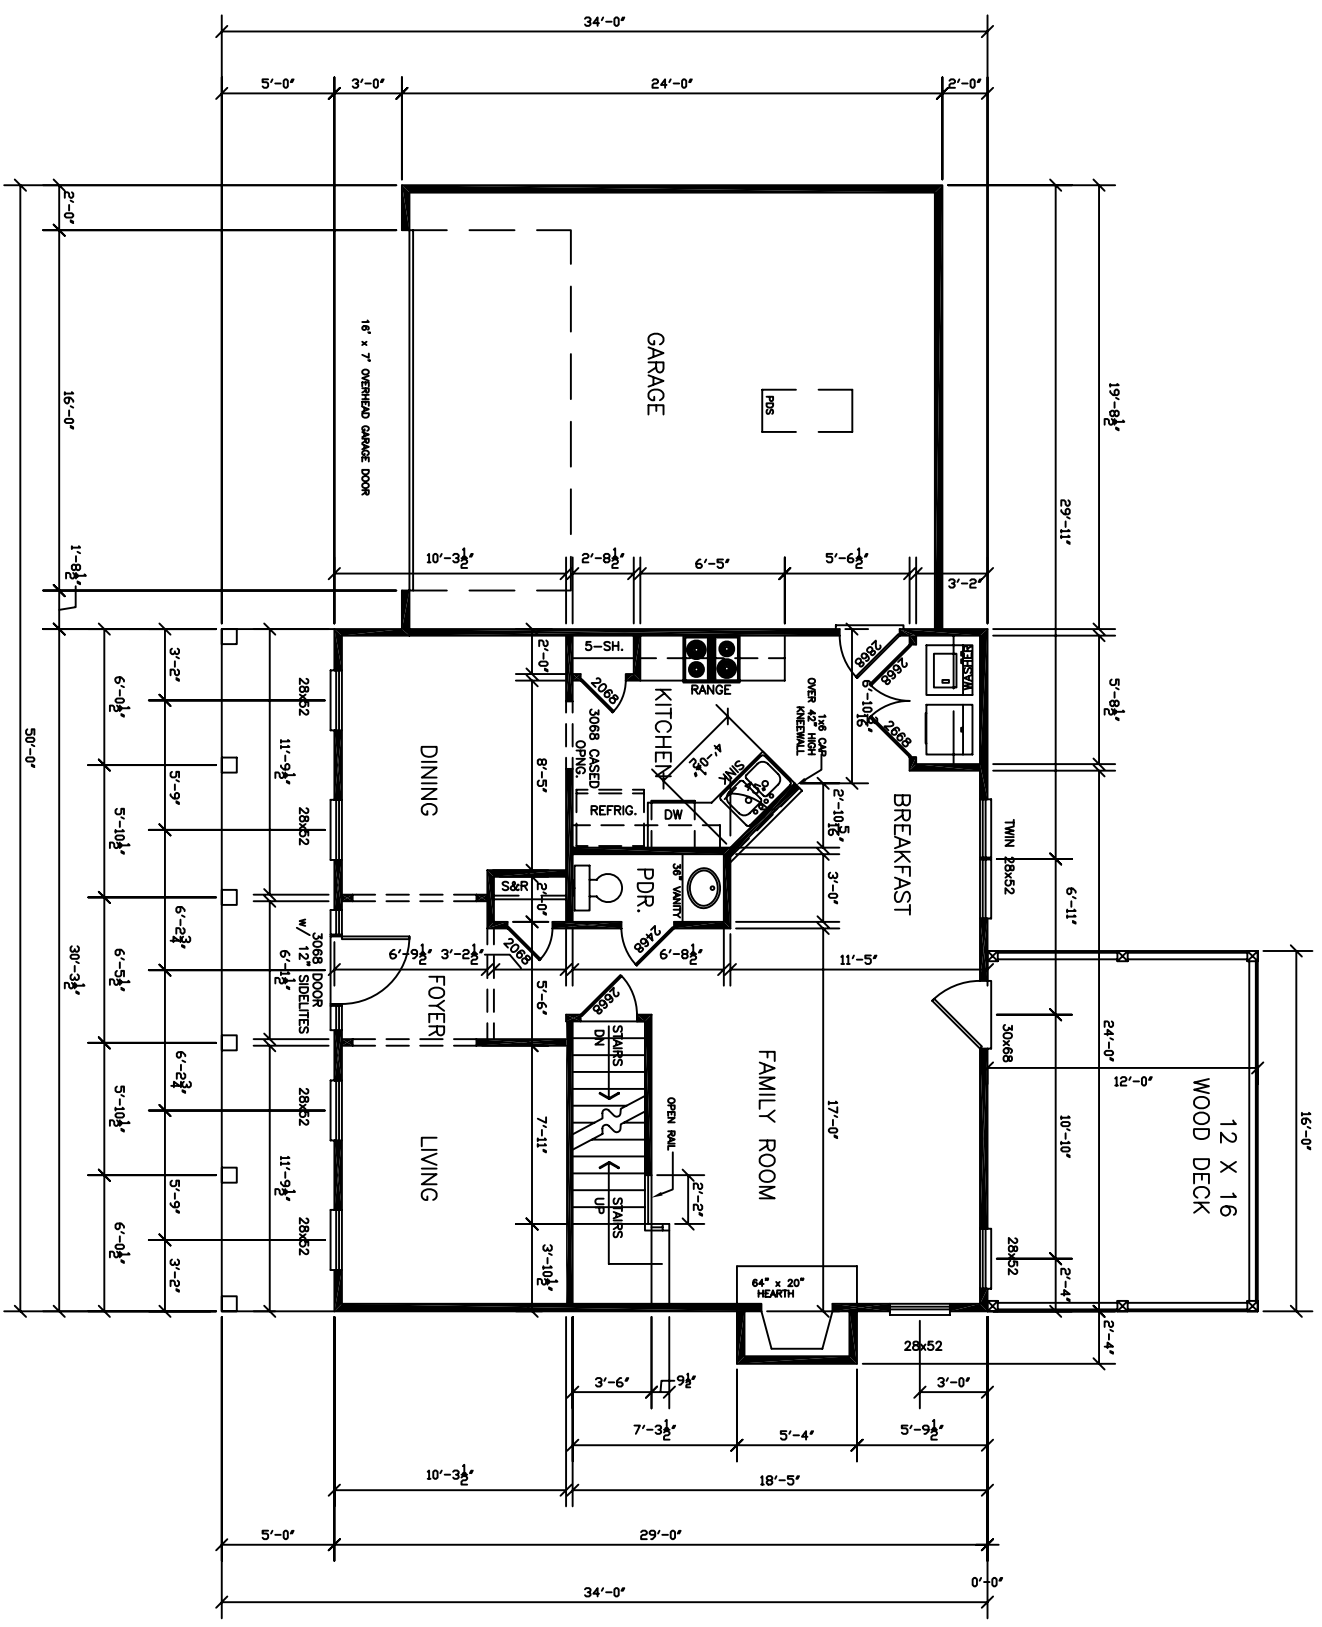

FIRST FLOOR PLAN

THE TATE 1690SF
 CHAPEL WOODS - Lot 10

DESIGNED BY
 FRANK BETZ ASSOCIATES, INC.
 1800 LAKE PARK DRIVE/SUITE 101
 SMYRNA, GEORGIA 30080
 404/431-0888

DATE: 03/01/05
 SHEET: A-1

www.virginiaridge.com